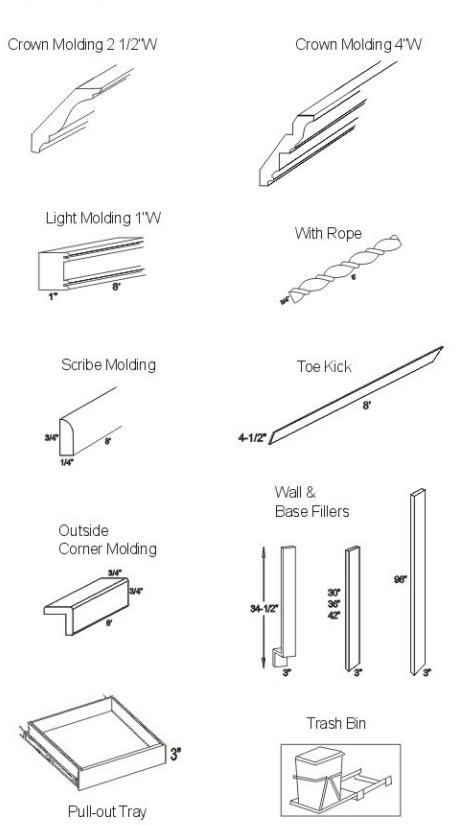

BEECH SERIES

BASE CABINETS

WALL CABINETS

TALL CABINETS (24" Deep)

ACCESSORIES

VANITY CABINETS (30" High, 21" Deep)

Distributed By:

Note: Diagrams shown are for reference only.
 Actual door style shown here
 - Raised Bell Arch for Wall Cabinets
 - Raised Square for Base Cabinets