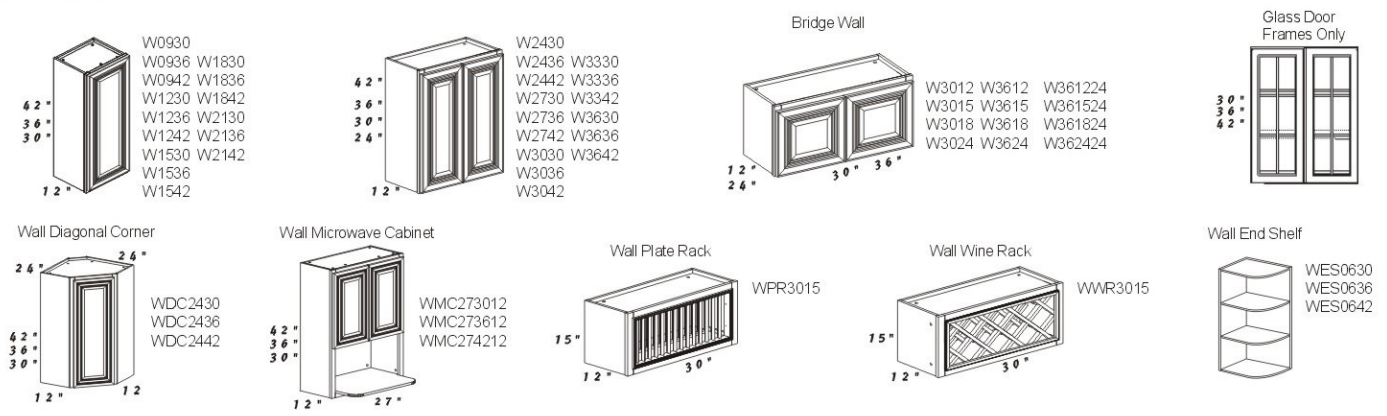

BEECH SERIES

BASE CABINETS

WALL CABINETS

TALL CABINETS (24" Deep)

ACCESSORIES

VANITY CABINETS (30" High, 21" Deep)

Distributed By:

Note: Diagrams shown are for reference only.
 Actual door style shown here
 - Raised Bell Arch for Wall Cabinets
 - Raised Square for Base Cabinets