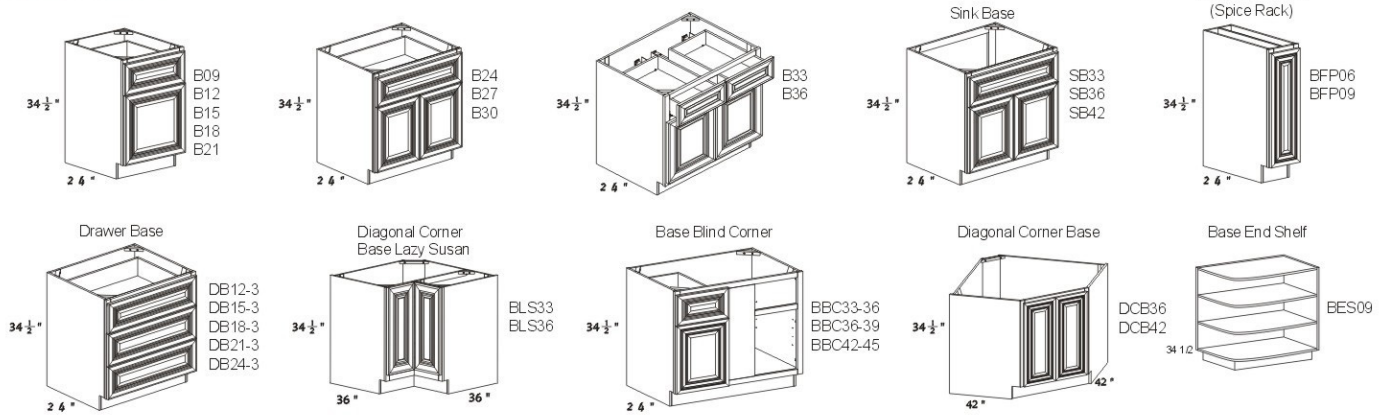

BEECH SERIES

BASE CABINETS

WALL CABINETS

TALL CABINETS (24" Deep)

ACCESSORIES

VANITY CABINETS (30" High, 21" Deep)

Distributed By:

Note: Diagrams shown are for reference only.
 Actual door style shown here
 - Raised Bell Arch for Wall Cabinets
 - Raised Square for Base Cabinets