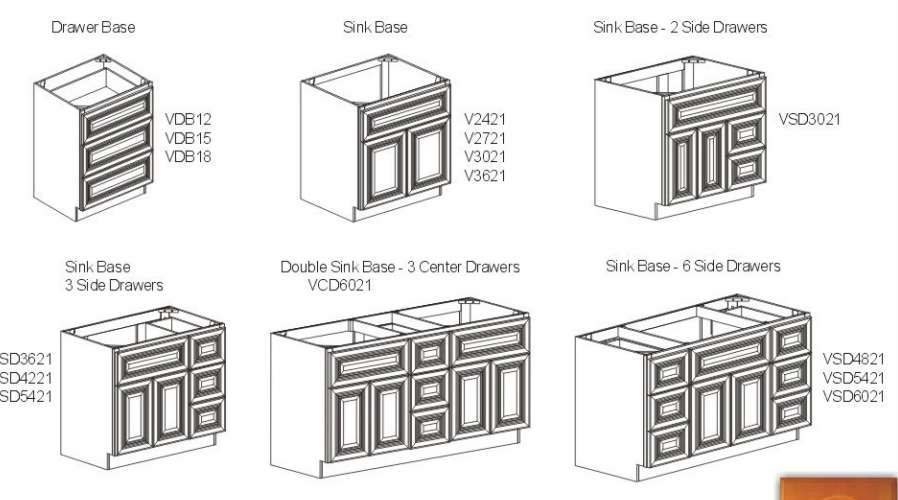

BEECH SERIES

BASE CABINETS

WALL CABINETS

TALL CABINETS (24" Deep)

ACCESSORIES

VANITY CABINETS (30" High, 21" Deep)

Distributed By:

Note: Diagrams shown are for reference only.
 Actual door style shown here
 - Raised Bell Arch for Wall Cabinets
 - Raised Square for Base Cabinets