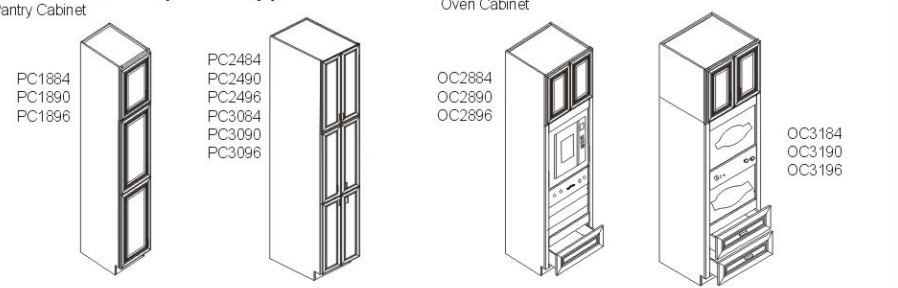

BEECH SERIES

BASE CABINETS

WALL CABINETS

TALL CABINETS (24" Deep)

ACCESSORIES

VANITY CABINETS (30" High, 21" Deep)

Distributed By:

Note: Diagrams shown are for reference only.
 Actual door style shown here
 - Raised Bell Arch for Wall Cabinets
 - Raised Square for Base Cabinets