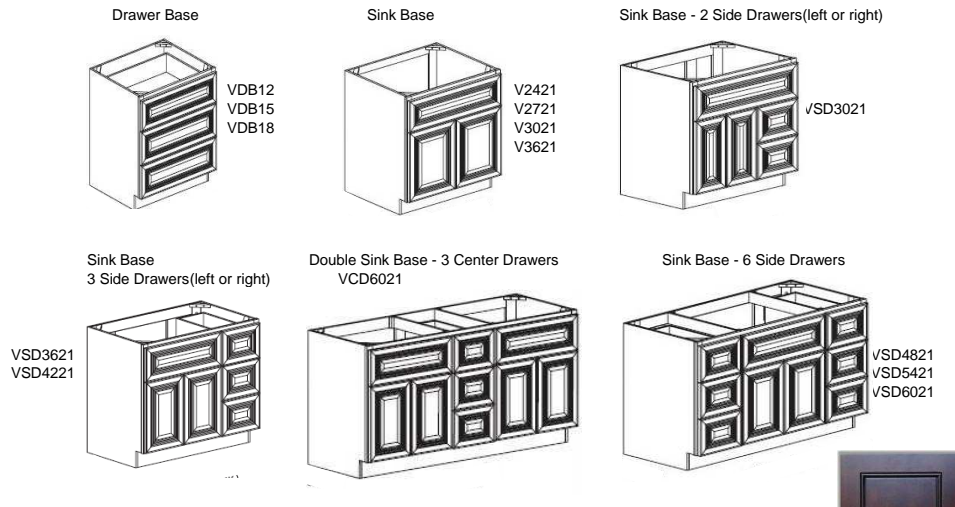

O'NEIL CHOCOLATE SERIES

BASE CABINETS

WALL CABINETS

TALL CABINETS

ACCESORIES

VANITY CABINETS (33" High, 21" Deep)

Distributed By:

Note: Diagrams shown are for reference only.
 Actual door style shown here →