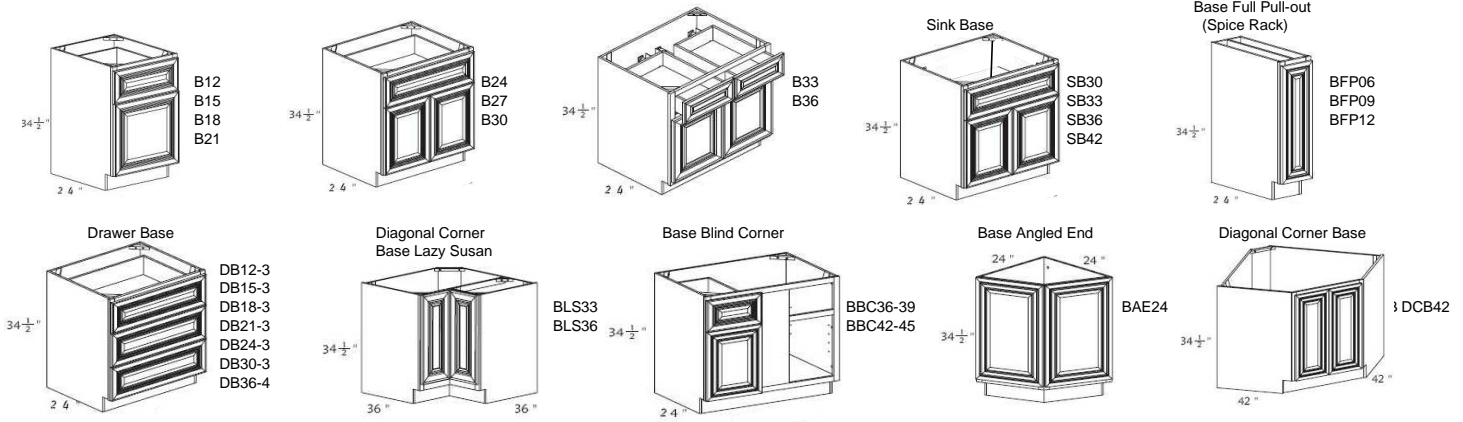

O'NEIL CHOCOLATE SERIES

BASE CABINETS

WALL CABINETS

TALL CABINETS

ACCESORIES

VANITY CABINETS (33" High, 21" Deep)

Distributed By:

Note: Diagrams shown are for reference only.
 Actual door style shown here →