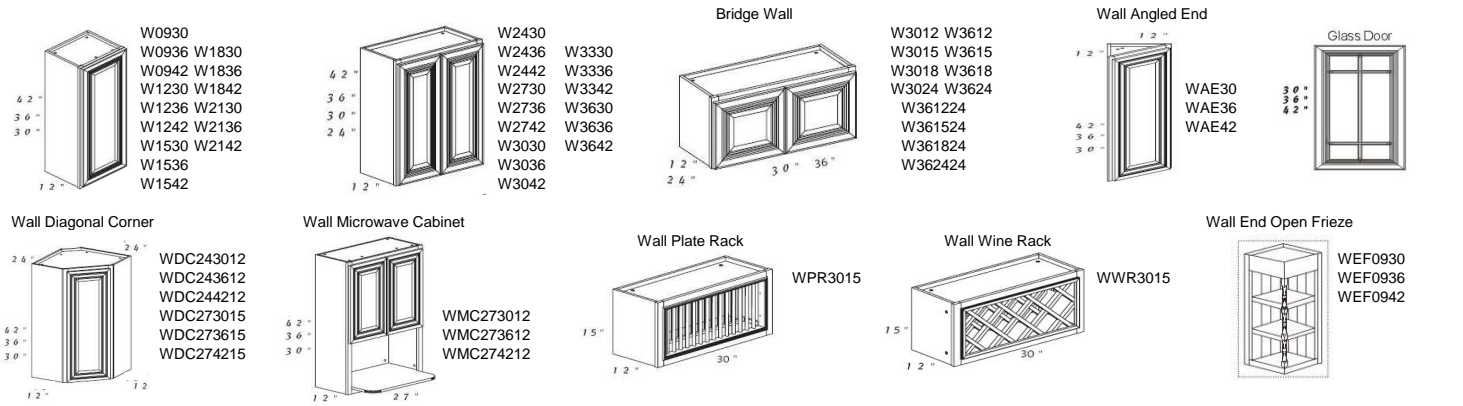

O'NEIL CHOCOLATE SERIES

BASE CABINETS

WALL CABINETS

TALL CABINETS

ACCESORIES

VANITY CABINETS (33" High, 21" Deep)

Distributed By:

Note: Diagrams shown are for reference only.
 Actual door style shown here →