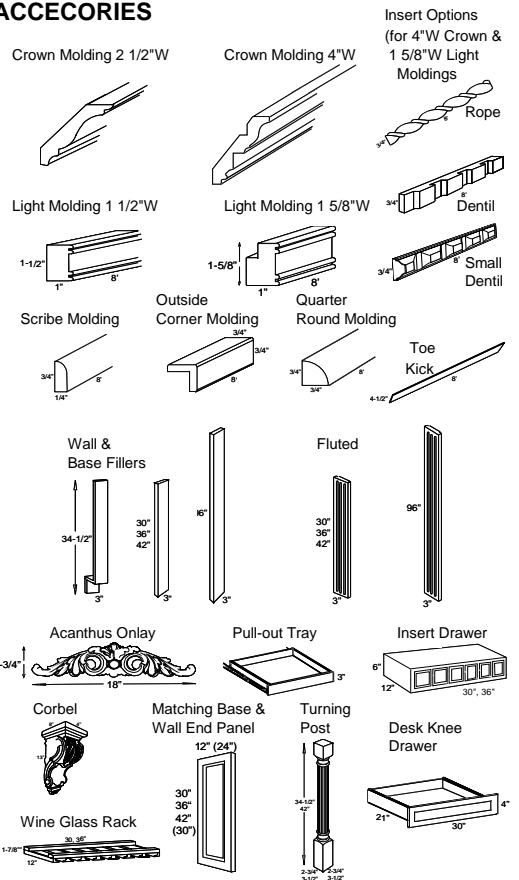

O'NEIL CHOCOLATE SERIES

BASE CABINETS

WALL CABINETS

TALL CABINETS

ACCESORIES

VANITY CABINETS (33" High, 21" Deep)

Distributed By:

Note: Diagrams shown are for reference only.
 Actual door style shown here →