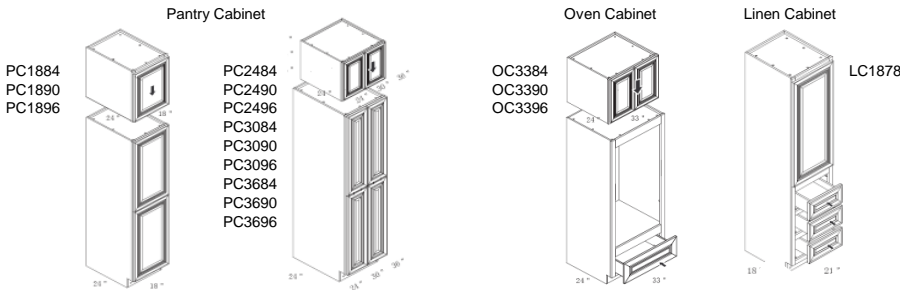

O'NEIL CHOCOLATE SERIES

BASE CABINETS

WALL CABINETS

TALL CABINETS

ACCESORIES

VANITY CABINETS (33" High, 21" Deep)

Distributed By:

Note: Diagrams shown are for reference only.
 Actual door style shown here →