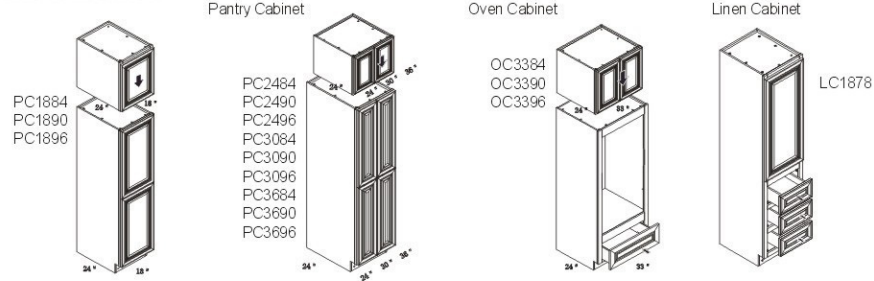

ONEIL CLASSIC SERIES

BASE CABINETS

WALL CABINETS

TALL CABINETS

ACCESSORIES

VANITY CABINETS (33" High, 21" Deep)

Distributed By:

Note: Diagrams shown are for reference only.
 Actual door style shown here →