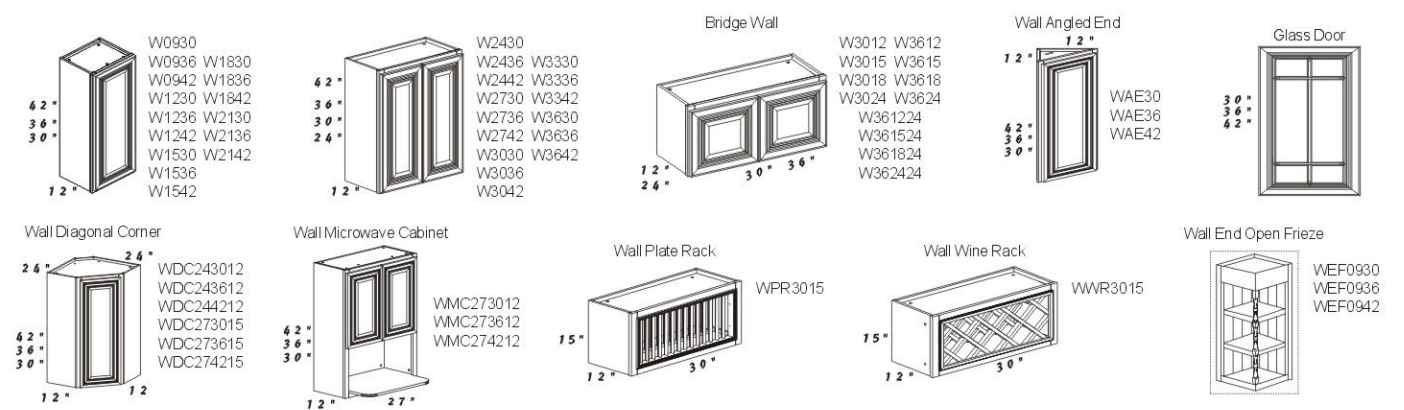

ONEIL CLASSIC SERIES

BASE CABINETS

WALL CABINETS

TALL CABINETS

ACCESSORIES

VANITY CABINETS (33" High, 21" Deep)

Distributed By:

Note: Diagrams shown are for reference only.
 Actual door style shown here →