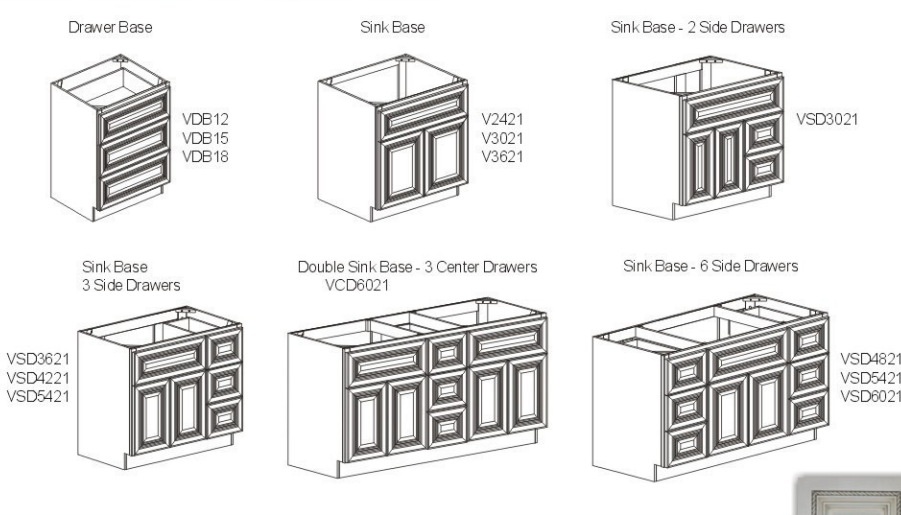

ONEIL CLASSIC SERIES

BASE CABINETS

WALL CABINETS

TALL CABINETS

ACCESSORIES

VANITY CABINETS (33" High, 21" Deep)

Distributed By:

Note: Diagrams shown are for reference only.
 Actual door style shown here →