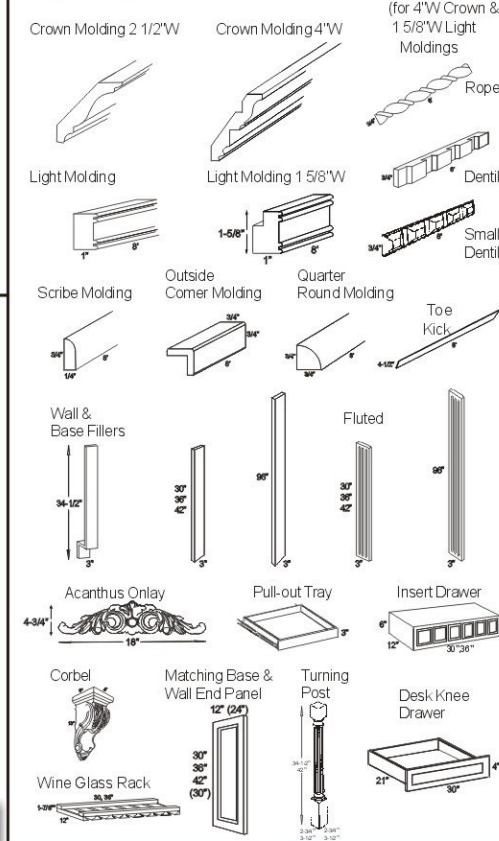

ONEIL CLASSIC SERIES

BASE CABINETS

WALL CABINETS

TALL CABINETS

ACCESSORIES

VANITY CABINETS (33" High, 21" Deep)

Distributed By:

Note: Diagrams shown are for reference only.
 Actual door style shown here →