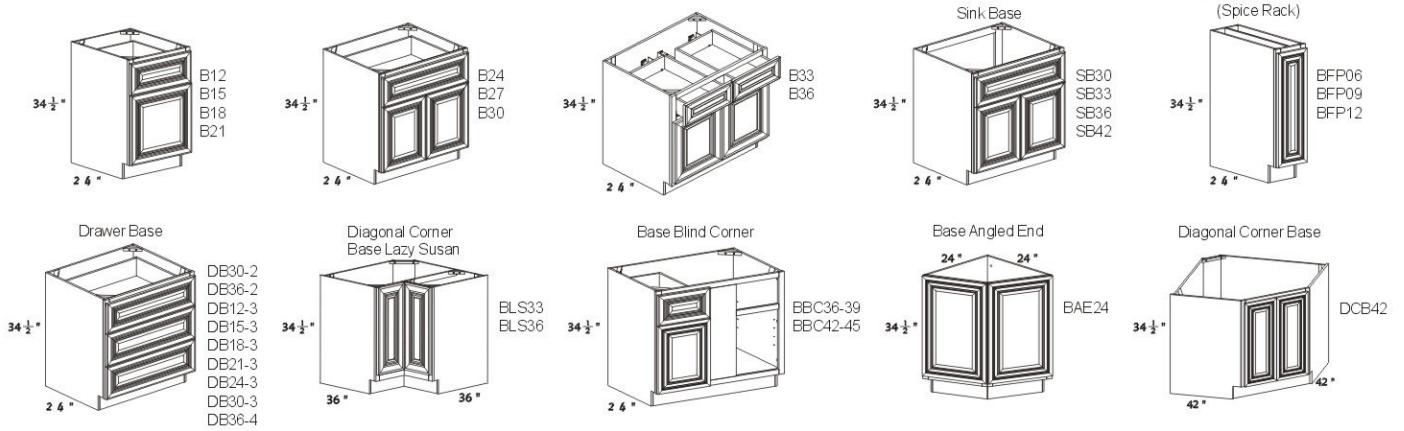

ONEIL CLASSIC SERIES

BASE CABINETS

WALL CABINETS

TALL CABINETS

ACCESSORIES

VANITY CABINETS (33" High, 21" Deep)

Distributed By:

Note: Diagrams shown are for reference only.
 Actual door style shown here →