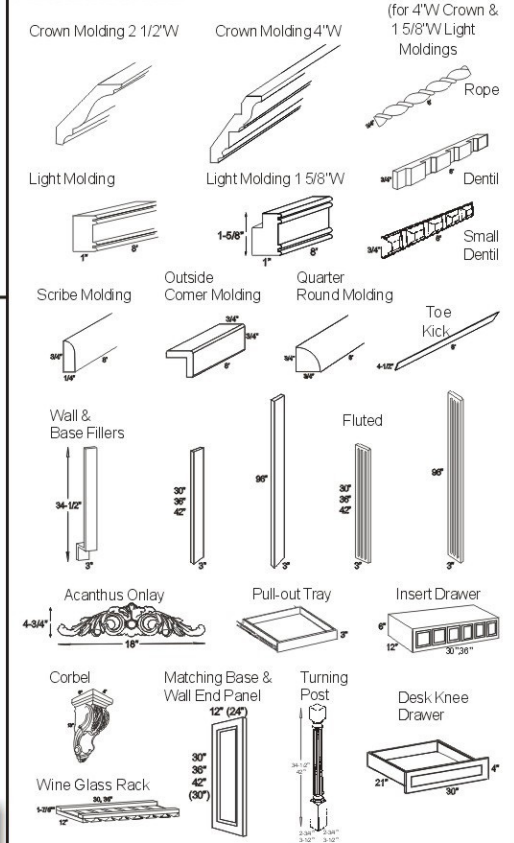

## BASE CABINETS

## WALL CABINETS

## TALL CABINETS

## VANITY CABINETS (33" High, 21" Deep)

Distributed By:

Note: Diagrams shown are for reference only.  
 Actual door style shown here →

\*Note that we are always in a state of continuous improvement.  
 Therefore we reserve the right to modify specifications without prior notice.