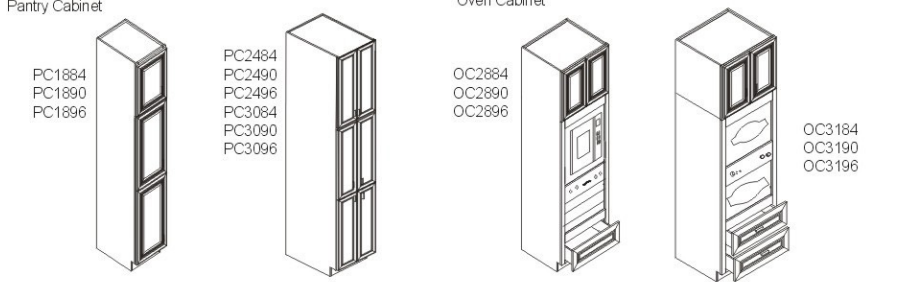

GINGER GLAZE SERIES

BASE CABINETS

WALL CABINETS

TALL CABINETS (24" Deep)

ACCESSORIES

VANITY CABINETS (33.5" High, 21" Deep)

Distributed By:

Note: Diagrams shown are for reference only. Actual door style shown here →