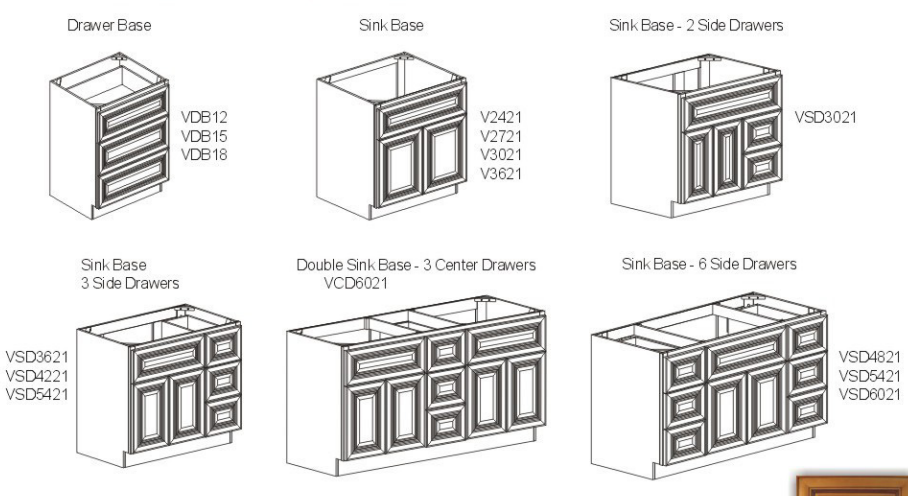

GINGER GLAZE SERIES

BASE CABINETS

WALL CABINETS

TALL CABINETS (24" Deep)

ACCESSORIES

VANITY CABINETS (33.5" High, 21" Deep)

Distributed By:

Note: Diagrams shown are for reference only. Actual door style shown here →