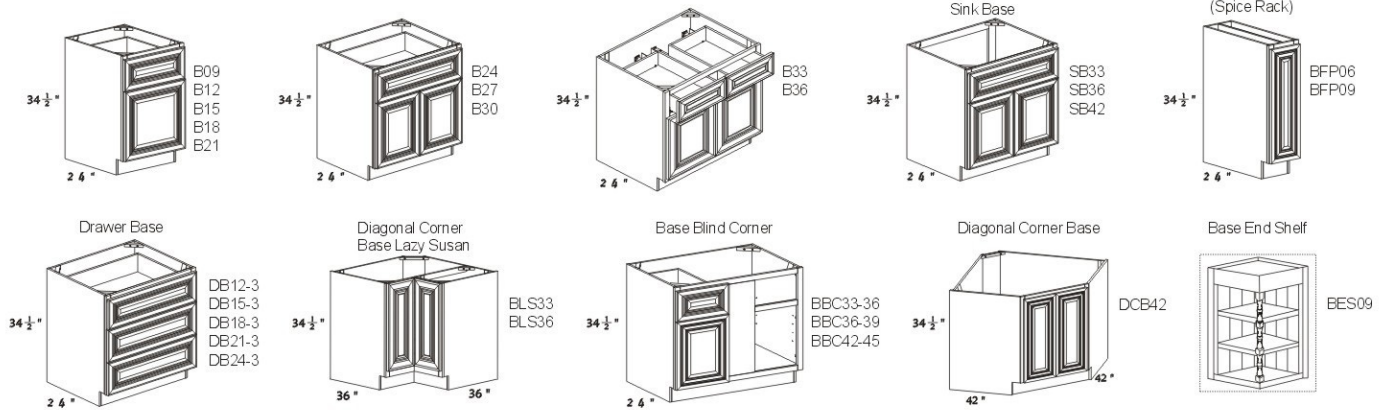

GINGER GLAZE SERIES

BASE CABINETS

WALL CABINETS

TALL CABINETS (24" Deep)

ACCESSORIES

VANITY CABINETS (33.5" High, 21" Deep)

Distributed By:

Note: Diagrams shown are for reference only. Actual door style shown here →