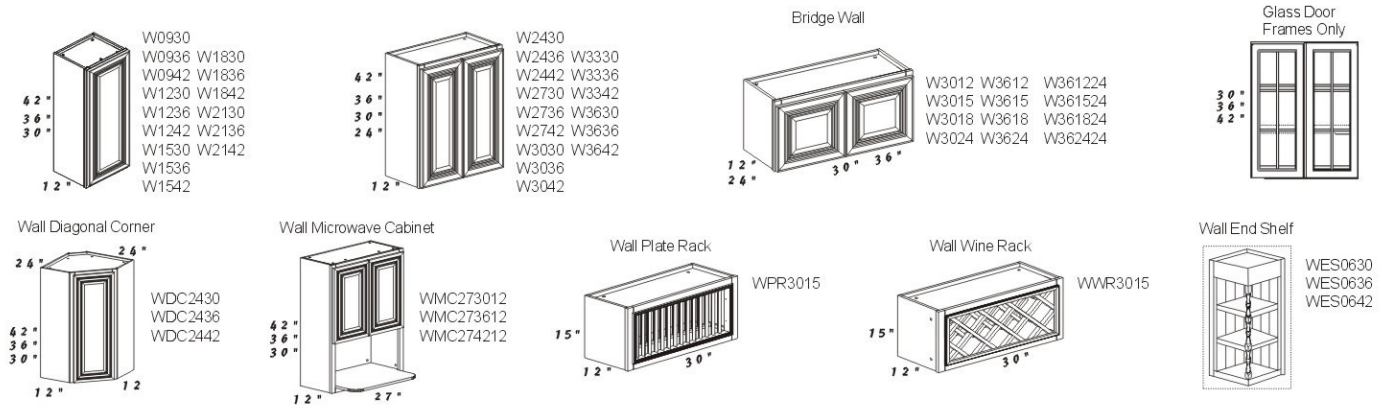

GINGER GLAZE SERIES

BASE CABINETS

WALL CABINETS

TALL CABINETS (24" Deep)

ACCESSORIES

VANITY CABINETS (33.5" High, 21" Deep)

Distributed By:

Note: Diagrams shown are for reference only. Actual door style shown here →