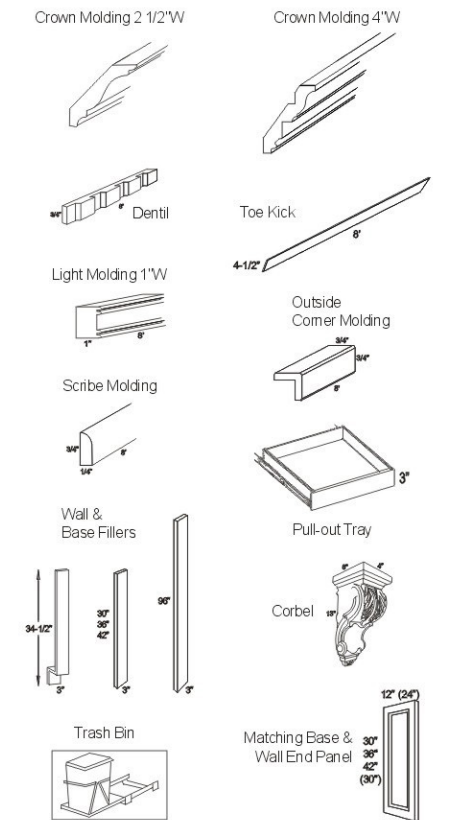

GINGER GLAZE SERIES

BASE CABINETS

WALL CABINETS

TALL CABINETS (24" Deep)

ACCESSORIES

VANITY CABINETS (33.5" High, 21" Deep)

Distributed By:

Note: Diagrams shown are for reference only. Actual door style shown here →