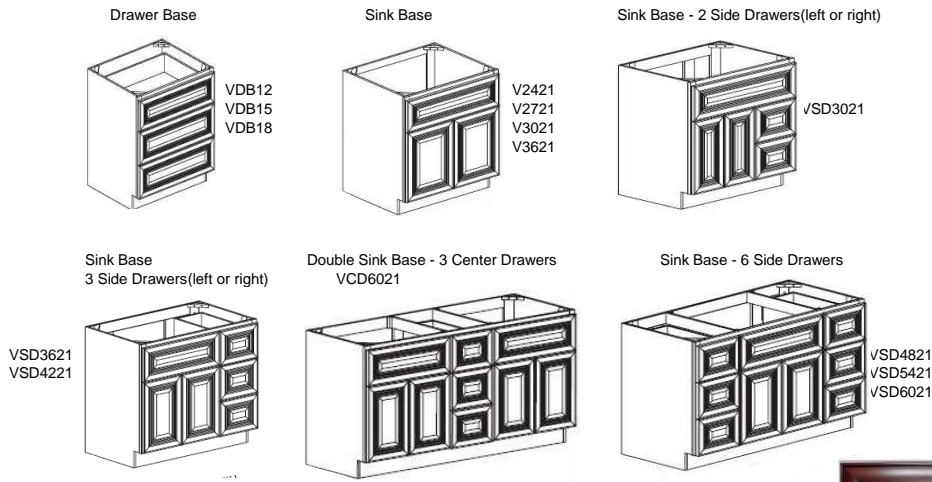

O'NEIL CHERRY SERIES

BASE CABINETS

WALL CABINETS

TALL CABINETS

ACCESORIES

VANITY CABINETS (33" High, 21" Deep)

Distributed By:

Note: Diagrams shown are for reference only.
Actual door style shown here →