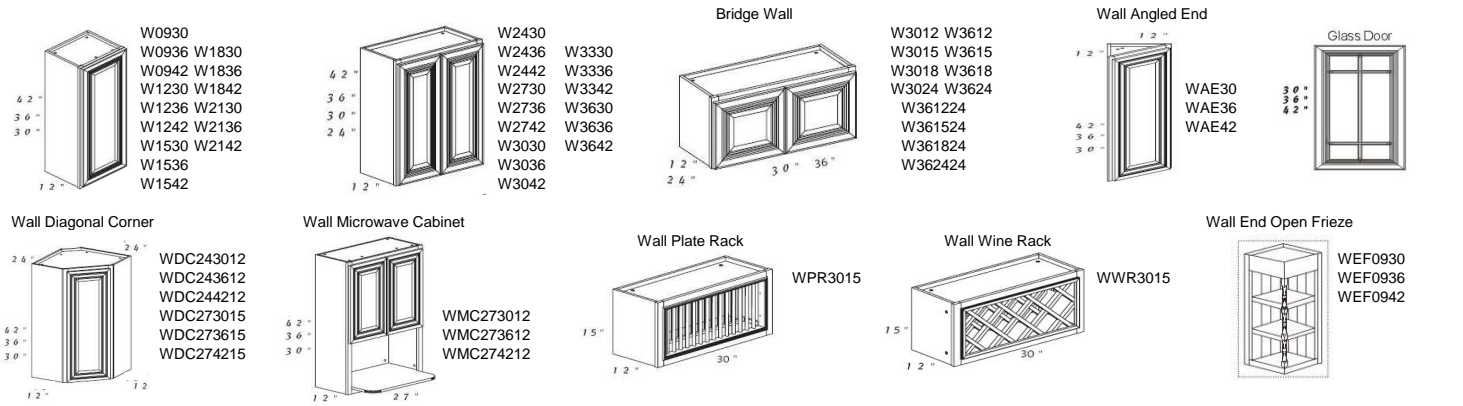

O'NEIL CHERRY SERIES

BASE CABINETS

WALL CABINETS

TALL CABINETS

ACCESORIES

VANITY CABINETS (33" High, 21" Deep)

Distributed By:

Note: Diagrams shown are for reference only.
Actual door style shown here →