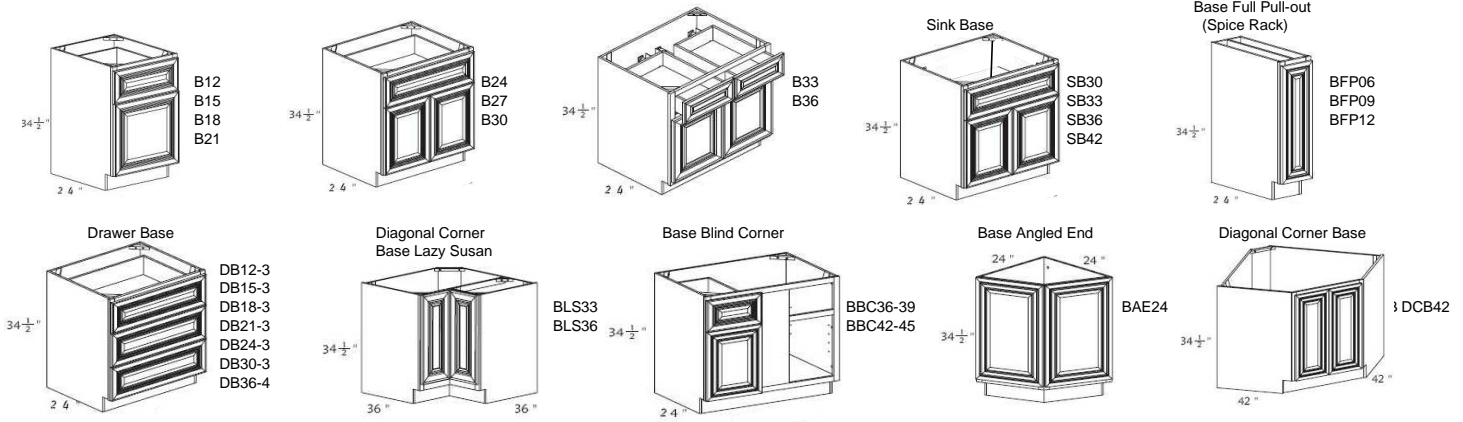

O'NEIL CHERRY SERIES

BASE CABINETS

WALL CABINETS

TALL CABINETS

ACCESORIES

VANITY CABINETS (33" High, 21" Deep)

Distributed By:

Note: Diagrams shown are for reference only.
Actual door style shown here →