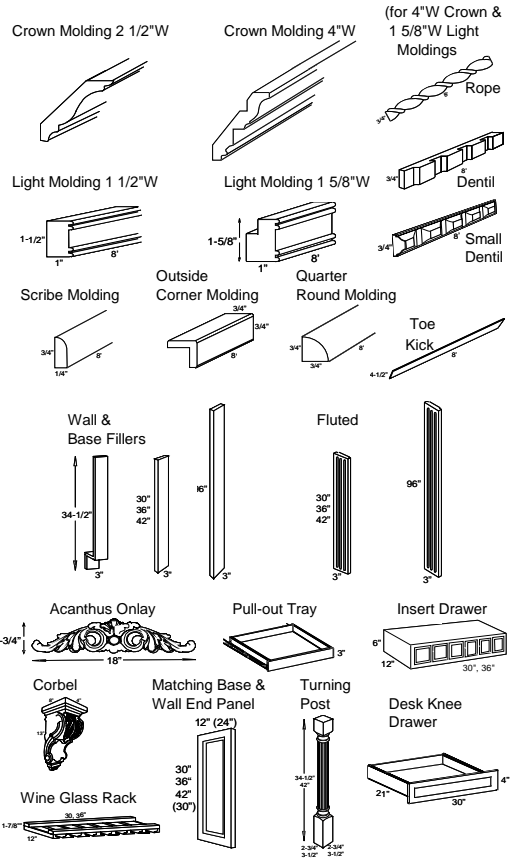

O'NEIL CHERRY SERIES

BASE CABINETS

WALL CABINETS

TALL CABINETS

ACCESORIES

VANITY CABINETS (33" High, 21" Deep)

Distributed By:

Note: Diagrams shown are for reference only.
Actual door style shown here →