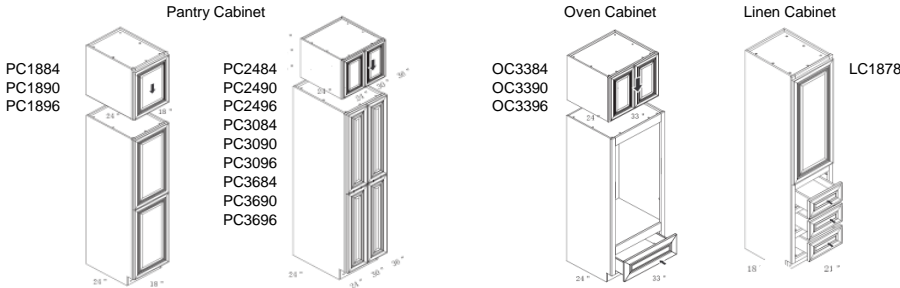

O'NEIL CHERRY SERIES

BASE CABINETS

WALL CABINETS

TALL CABINETS

ACCESORIES

VANITY CABINETS (33" High, 21" Deep)

Distributed By:

Note: Diagrams shown are for reference only.
Actual door style shown here →