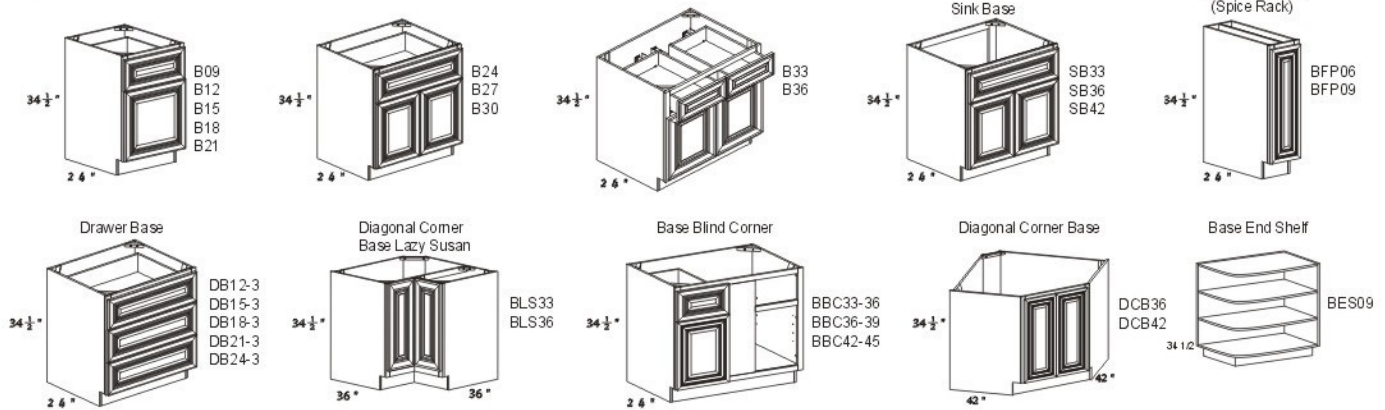

SELECTED MAPLE SERIES

BASE CABINETS

WALL CABINETS

TALL CABINETS (24" Deep)

ACCESSORIES

VANITY CABINETS (30" High, 21" Deep)

Distributed By:

Note: Diagrams shown are for reference only. Actual door style shown here
 - Raised Bell Arch for Wall Cabinets
 - Raised Square for Base Cabinets