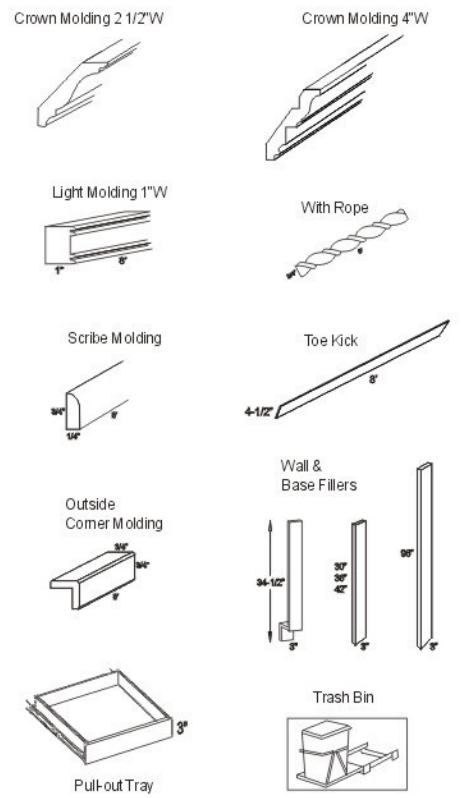

SELECTED MAPLE SERIES

BASE CABINETS

WALL CABINETS

TALL CABINETS (24" Deep)

ACCESSORIES

VANITY CABINETS (30" High, 21" Deep)

Distributed By:

Note: Diagrams shown are for reference only. Actual door style shown here
 - Raised Bell Arch for Wall Cabinets
 - Raised Square for Base Cabinets