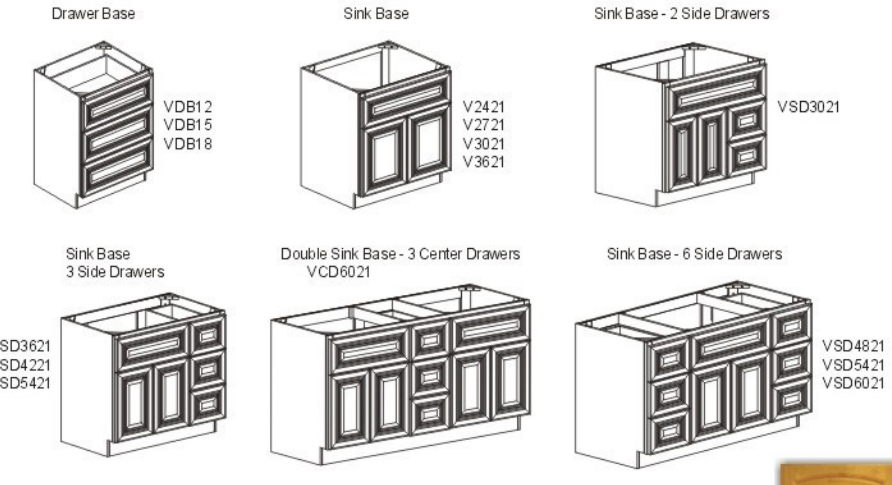

SELECTED MAPLE SERIES

BASE CABINETS

WALL CABINETS

TALL CABINETS (24" Deep)

ACCESSORIES

VANITY CABINETS (30" High, 21" Deep)

Distributed By:

Note: Diagrams shown are for reference only. Actual door style shown here
 - Raised Bell Arch for Wall Cabinets
 - Raised Square for Base Cabinets