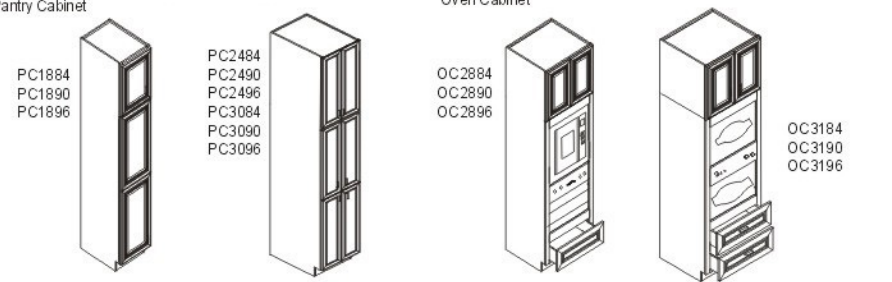

SELECTED MAPLE SERIES

BASE CABINETS

WALL CABINETS

TALL CABINETS (24" Deep)

ACCESSORIES

VANITY CABINETS (30" High, 21" Deep)

Distributed By:

Note: Diagrams shown are for reference only. Actual door style shown here
 - Raised Bell Arch for Wall Cabinets
 - Raised Square for Base Cabinets