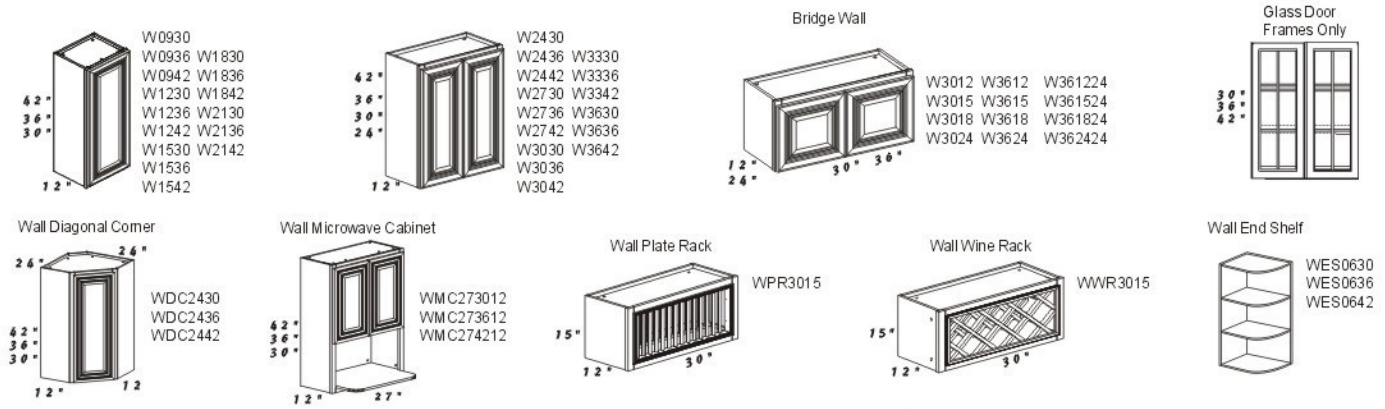

SELECTED MAPLE SERIES

BASE CABINETS

WALL CABINETS

TALL CABINETS (24" Deep)

ACCESSORIES

VANITY CABINETS (30" High, 21" Deep)

Distributed By:

Note: Diagrams shown are for reference only. Actual door style shown here
 - Raised Bell Arch for Wall Cabinets
 - Raised Square for Base Cabinets