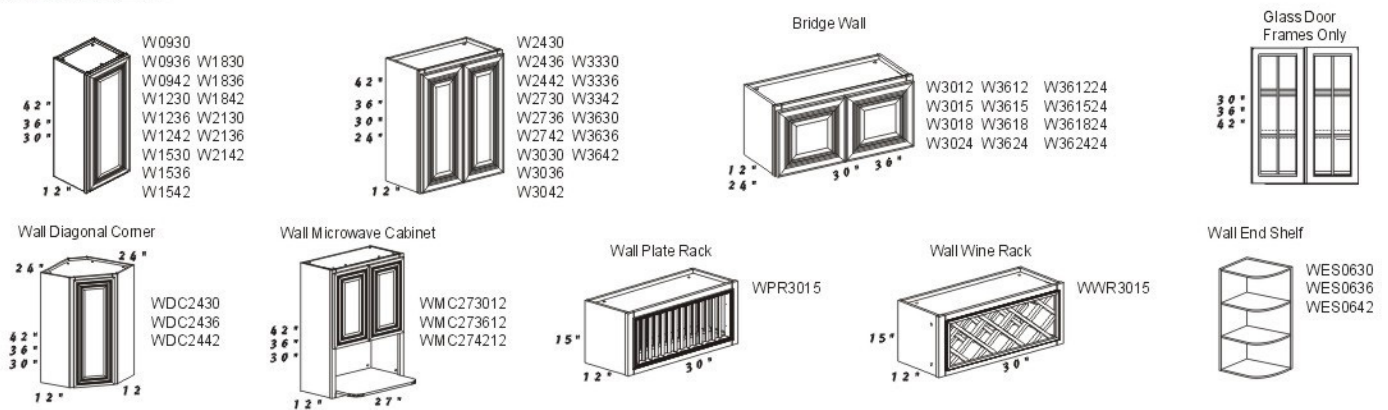

WALNUT OAK SERIES

BASE CABINETS

WALL CABINETS

TALL CABINETS (24" Deep)

ACCESSORIES

VANITY CABINETS (30" High, 21" Deep)

Distributed By:

Note: Diagrams shown are for reference only.
 Actual door style shown here →
 - Raised Bell Arch for Wall Cabinets
 - Raised Square for Base Cabinets