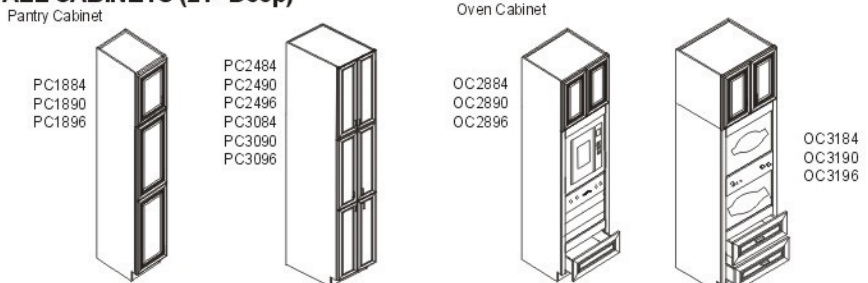

WALNUT OAK SERIES

BASE CABINETS

WALL CABINETS

TALL CABINETS (24" Deep)

ACCESSORIES

VANITY CABINETS (30" High, 21" Deep)

Distributed By:

Note: Diagrams shown are for reference only.
 Actual door style shown here →
 - Raised Bell Arch for Wall Cabinets
 - Raised Square for Base Cabinets