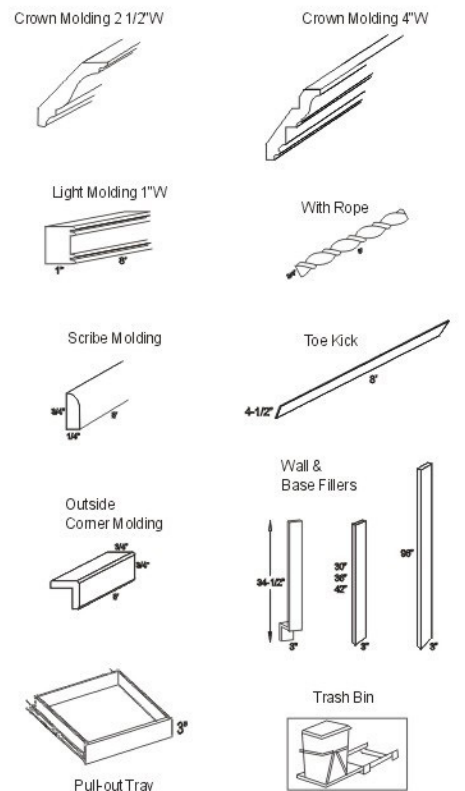

WALNUT OAK SERIES

BASE CABINETS

WALL CABINETS

TALL CABINETS (24" Deep)

ACCESSORIES

VANITY CABINETS (30" High, 21" Deep)

Distributed By:

Note: Diagrams shown are for reference only.
 Actual door style shown here →
 - Raised Bell Arch for Wall Cabinets
 - Raised Square for Base Cabinets