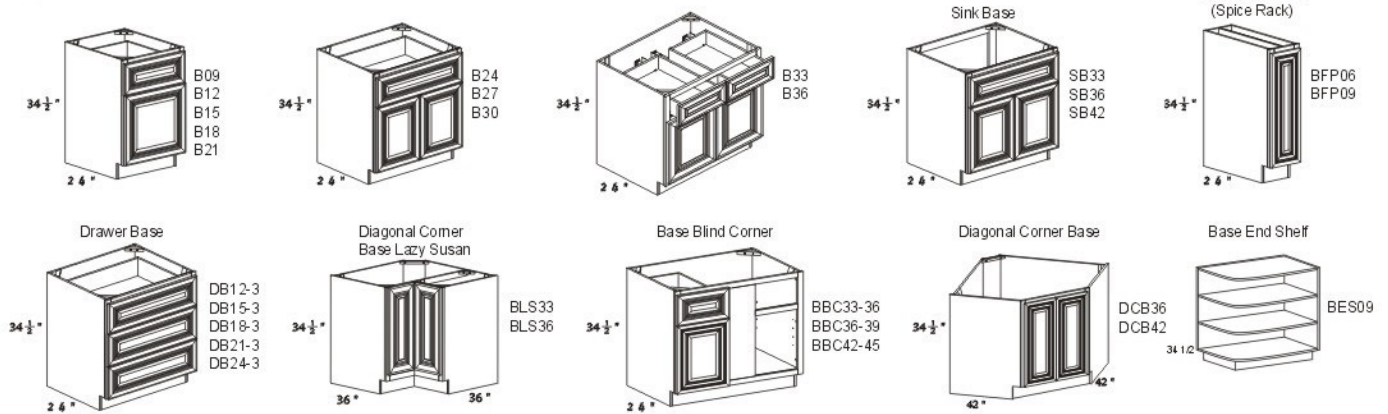

WALNUT OAK SERIES

BASE CABINETS

WALL CABINETS

TALL CABINETS (24" Deep)

ACCESSORIES

VANITY CABINETS (30" High, 21" Deep)

Distributed By:

Note: Diagrams shown are for reference only.
 Actual door style shown here →
 - Raised Bell Arch for Wall Cabinets
 - Raised Square for Base Cabinets