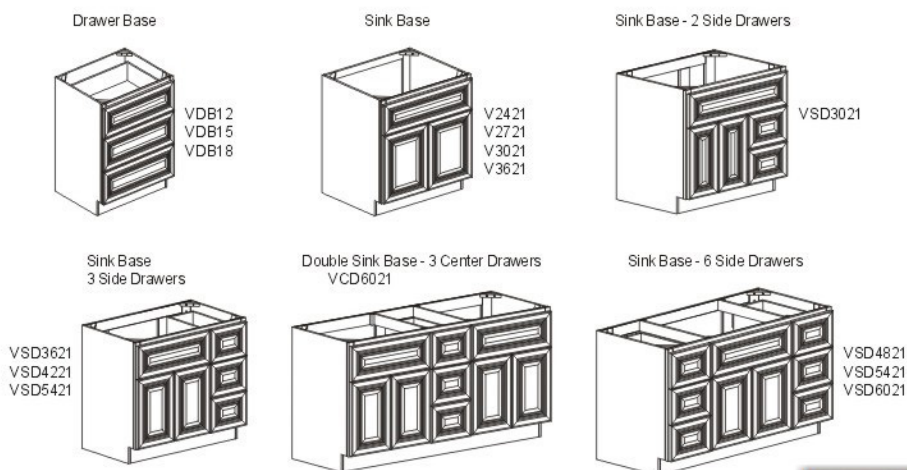

WALNUT OAK SERIES

BASE CABINETS

WALL CABINETS

TALL CABINETS (24" Deep)

ACCESSORIES

VANITY CABINETS (30" High, 21" Deep)

Distributed By:

Note: Diagrams shown are for reference only.
 Actual door style shown here →
 - Raised Bell Arch for Wall Cabinets
 - Raised Square for Base Cabinets